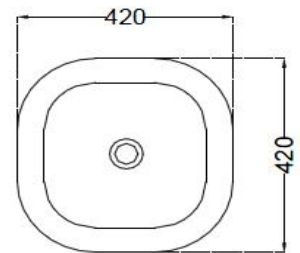

JDS-WHT-25911

SPECIFICATION DATA SHEET

PRODUCT DETAILS

Manufacturer :	Jaquar	Type:	Table top basin
Outlet	Vertical	Colour:	White
Technical Details:	ID of waste outlet hole dia. $\varnothing 45 \pm 3$ mm	Material:	Ceramic - Vitreous China
Horizontal distance between the Bowl edge and the center line of the waste outlet hole $\leq 207$ mm			

PRODUCT IMAGE

TECHNICAL DRAWING

TOP VIEW

FRONT VIEW

BOTTOM VIEW

Product Dimension	420x420x150 mm	FEATURES  Square shaped thin rim and anti germ glaze
Basin Inner Dimension	495X395X120 mm	
Product Weight	8.30 kg	

CERTIFICATION

Compliance : EN 14688 :2015 (E) A, SANS 497:2011

All technical dimensions are in accordance to British standards, Bureau of Indian Standards

DISCLAIMER: Our every effort has been made to ensure factual accuracy, the information presented subject to changes due to requirements in different sites, markets and/ or countries. All dimensions are in mm (Tolerance  $\pm 5$  MM). Jaquar reserves the right to make the necessary amendments at any time without prior notice.