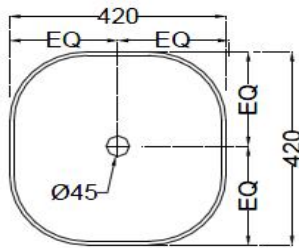

JDS-WHT-25911

SPECIFICATION DATA SHEET

PRODUCT DETAILS

Manufacturer :	Jaquar	Type:	Table top basin
Outlet	Vertical	Colour:	White
Technical Details:	ID of waste outlet hole dia. $\varnothing 45 \pm 3$ mm	Material:	Ceramic - Vitreous China
Horizontal distance between the Bowl edge and the center line of the waste outlet hole $\leq 207$ mm			

PRODUCT IMAGE

TECHNICAL DRAWING

TOP VIEW

FRONT VIEW

BOTTOM VIEW

Product Dimension	420x420x150 mm	FEATURES  Square shaped thin rim and anti germ glaze
Basin Inner Dimension	495X395X120 mm	
Product Weight	8.30 kg	

CERTIFICATION

Compliance : EN 14688 :2015 (E) A, SANS 497:2011

All technical dimensions are in accordance to British standards, Bureau of Indian Standards

DISCLAIMER: Our every effort has been made to ensure factual accuracy, the information presented subject to changes due to requirements in different sites, markets and/ or countries. All dimensions are in mm (Tolerance  $\pm 5$  MM). Jaquar reserves the right to make the necessary amendments at any time without prior notice.