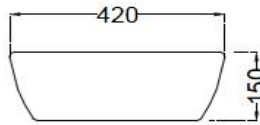

JDS-WHT-25911

SPECIFICATION DATA SHEET

PRODUCT DETAILS

Manufacturer :	Jaquar	Type:	Table top basin
Outlet	Vertical	Colour:	White
Technical Details:	ID of waste outlet hole dia. $\varnothing 45 \pm 3$ mm	Material:	Ceramic - Vitreous China
Horizontal distance between the Bowl edge and the center line of the waste outlet hole $\leq 207$ mm			

PRODUCT IMAGE

TECHNICAL DRAWING

TOP VIEW

FRONT VIEW

BOTTOM VIEW

Product Dimension	420x420x150 mm	FEATURES  Square shaped thin rim and anti germ glaze
Basin Inner Dimension	495X395X120 mm	
Product Weight	8.30 kg	

CERTIFICATION

Compliance : EN 14688 :2015 (E) A, SANS 497:2011

All technical dimensions are in accordance to British standards, Bureau of Indian Standards

DISCLAIMER: Our every effort has been made to ensure factual accuracy, the information presented subject to changes due to requirements in different sites, markets and/ or countries. All dimensions are in mm (Tolerance  $\pm 5$  MM). Jaquar reserves the right to make the necessary amendments at any time without prior notice.